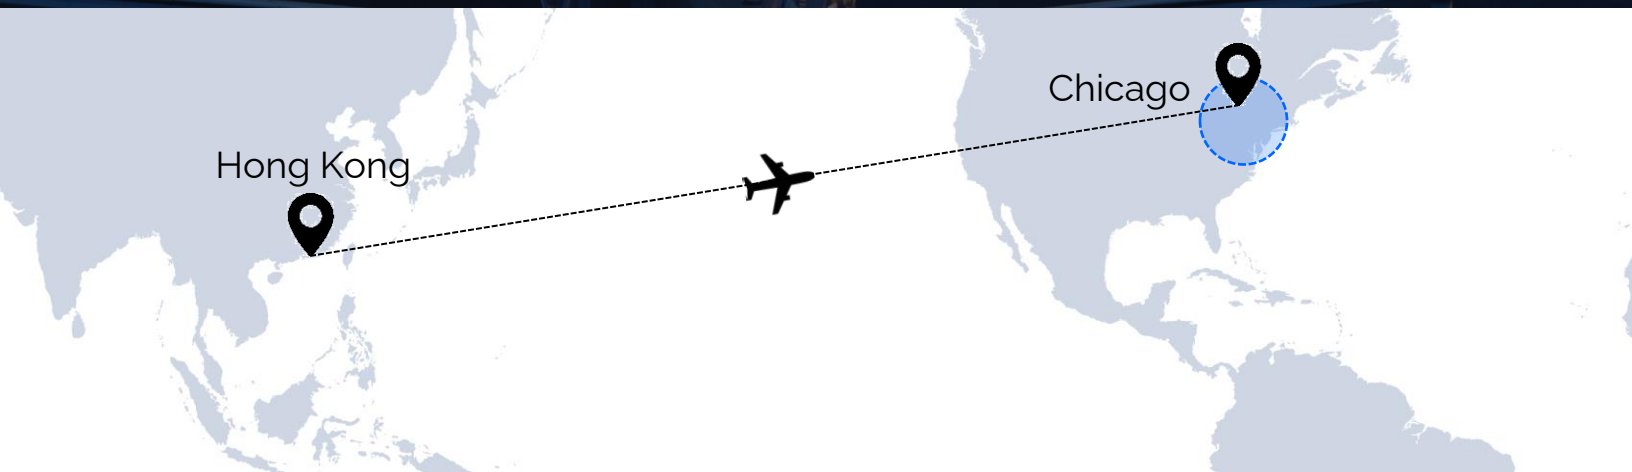

PSA BDP AIR GATEWAY SOLUTIONS

Hong Kong - Chicago

Serving New York, Atlanta, Houston

Weekly Air Consolidation Service

Fixed capacity with premium carrier

Focus on quality during slack and peak season

Competitive Pricing

End-to-end service

with warehouses at origin and destination under PSA BDP's control

USA Gateway

Reliable trucking network

Real-time monitoring of shipments

with visibility from pick-up to delivery

PSA BDP offers a valuable global gateway network with weekly connections between Hong Kong and Chicago with connection to New York, Miami, Atlanta, Dallas, Houston, Cincinnati and Los Angeles.